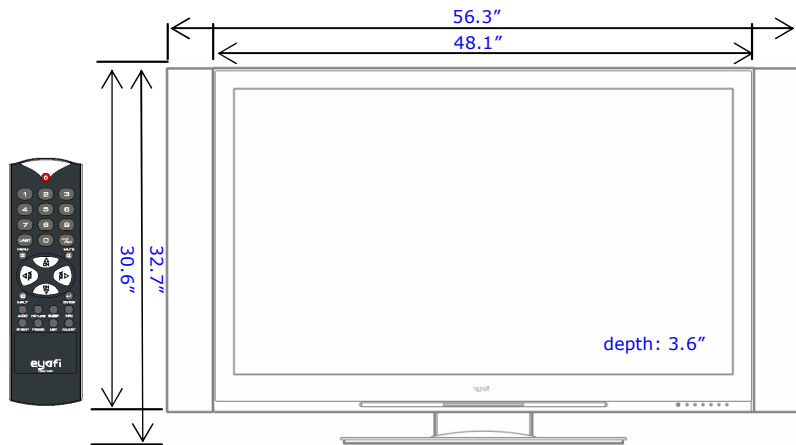

frontal view, with speakers attached

frontal view, with speakers detached

back view

side view

remote control

product dimensions

d:5032M

DEFINE series

home theater by design

Performance, value, superb industrial design; all hallmarks of byd:sign's commitment to building superior flat panel televisions and monitors. The new DEFINE series combines all performance you would expect from a much higher priced product; ultra thin design, crystal clear high definition plasma display screen, and a superbly crafted remote control. The d:5032M also features a large compliment of input terminals making connections to multiple devices convenient and without compromise.

specification:

- type: high definition plasma (1080p)
- display: **LG** 50" measured diagonally
- video IC: **PIXELWORKS** PW118
- aspect ratio: 16:9 widescreen
- resolution: 1366x768 (WXGA)
- pixel pitch: .810 mm X .810 mm
- brightness: 1000 (nit) cd/m²
- contrast: 10000:1
- viewing angle: 160 degree
- response time: <1 ms
- TV tuner: monitor only
- audio: 10x2 watts, SRS detachable speaker system
- terminals: (1) HDMI
(2) composite video
(1) S-Video
(1) RS-232
(1) VGA D-SUB
(2) component (Y,Pb/Cb,Pr/Cr)
(3) audio/video out
(1) stereo headphone
- other: 3D comb filter, supports CCD and V-Chip, sleep timer, full function remote control, 3:2, 2:2 pull down, pedestal base.

technical:

- power supply: AC 100 – 240v, 50/60hz
- power cons.: maximum 450 watts
- standby cons: <2 watt
- wall mount: VESA standard
- dimensions: 1221mm x 91mm x 777mm
- regulatory: FCC-B, UL 1950, Canadian ICES 003-B, EPA, CSA, C22.2 no.950